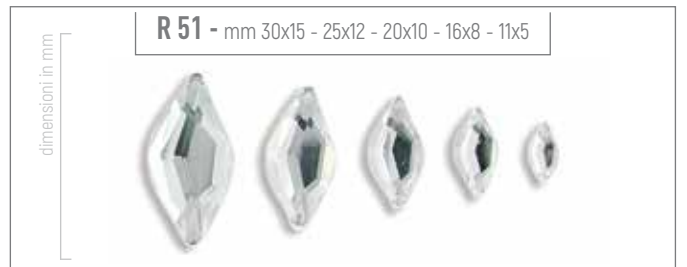

## B4 ACRYLIC STONE WITH HOLES "HIGH QUALITY"

Disponibili Crystal e Nero. Ordinabili in tutti i colori

Available in Crystal and Black orderable in all colors

PIETRE DA RICAMO E METRAGGI

SEW-ON STONES AND TRIMMINGS