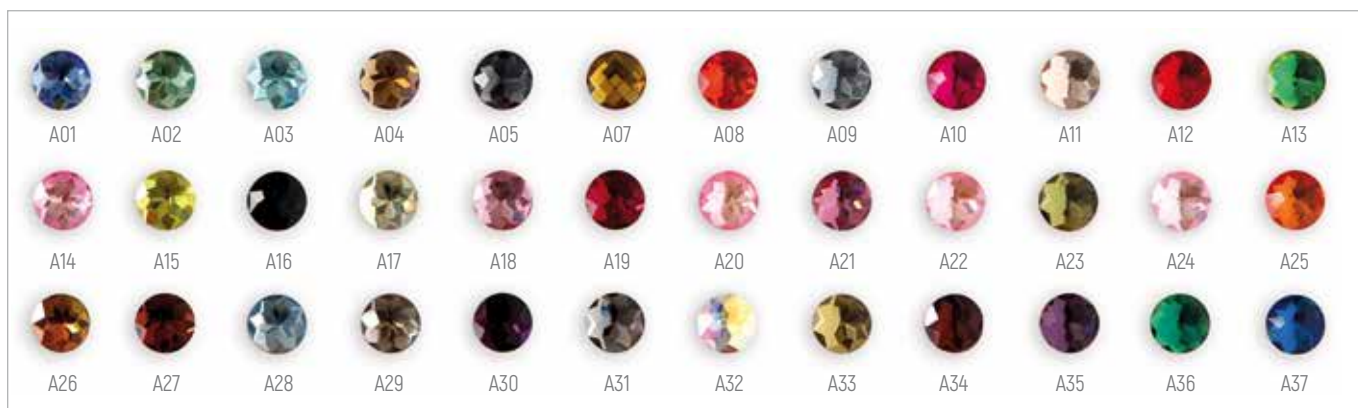

Colori su richiesta Available colours