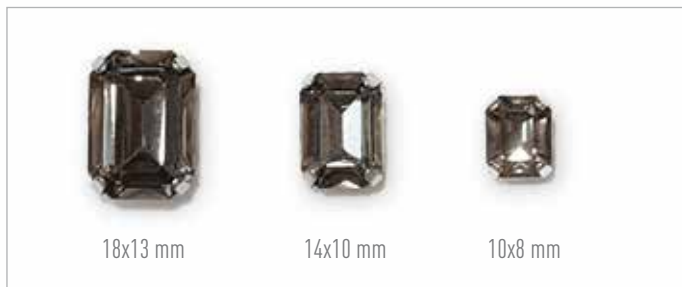

SUPERPLASTICA RIVETTATA

RIVETED SUPERPLASTIC

Colori disponibili Available colours

CATENA STRASS RIVETTATA

RIVETED RHINESTONE CHAIN

PALLINE, PONTI E RONDELLE STRASS

BALLS AND JEWELLERY SPACER

SENZA PIOMBO
lead-free