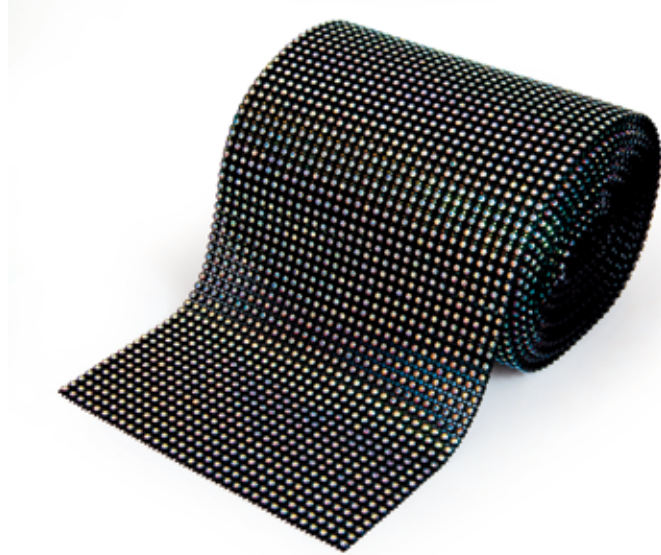

METRAGGIO STRASS OKTANT

OKTANT TRIMMING

PIETRE DA RICAMO E METRAGGI